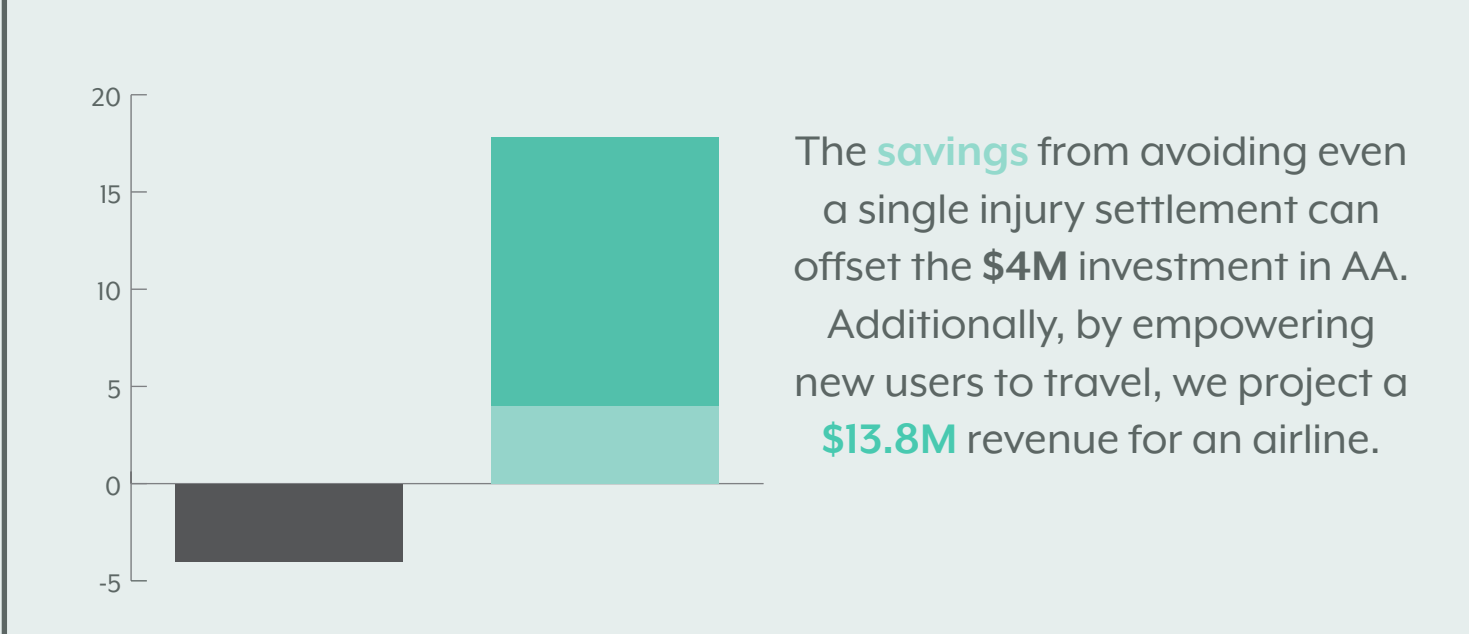

THANK YOU

1 Instructors - Danny Braunstein - Lindy Liggett - David Wallace - Jared Berezin - James Penn - Jordan Tappa	2 Advisors - Theo St. Francis - Erik Kondo - Benjamin Lou - Desi Forte - Adriana Mallozz - Matt McCambridge - Matt Muta - Kevin Berner - John Hames - Jake Javier	3 Lab Staff - Bill Cormier - Scott Spence - Steve Haberek - Tasker Smith - Nate Phipps Special Thanks - Cole Sydnor - Junkin Safety Appliance Co.

SILVER TEAM

- Brendt Stephens - Claire Wichman - David Ologan - Eli Brooks - Emily Genevriere - Evan Hostetler	- Greg Xie - Greyson D'Aloisio - Janice Tjan - Julia Chatterjee - Kaleb Blake - Kiely Smiga-McManus	- Lauren Platt - Makita Erni - Mariana Avila - Maya Nielan - Sofia Leon - Yehoon Lee