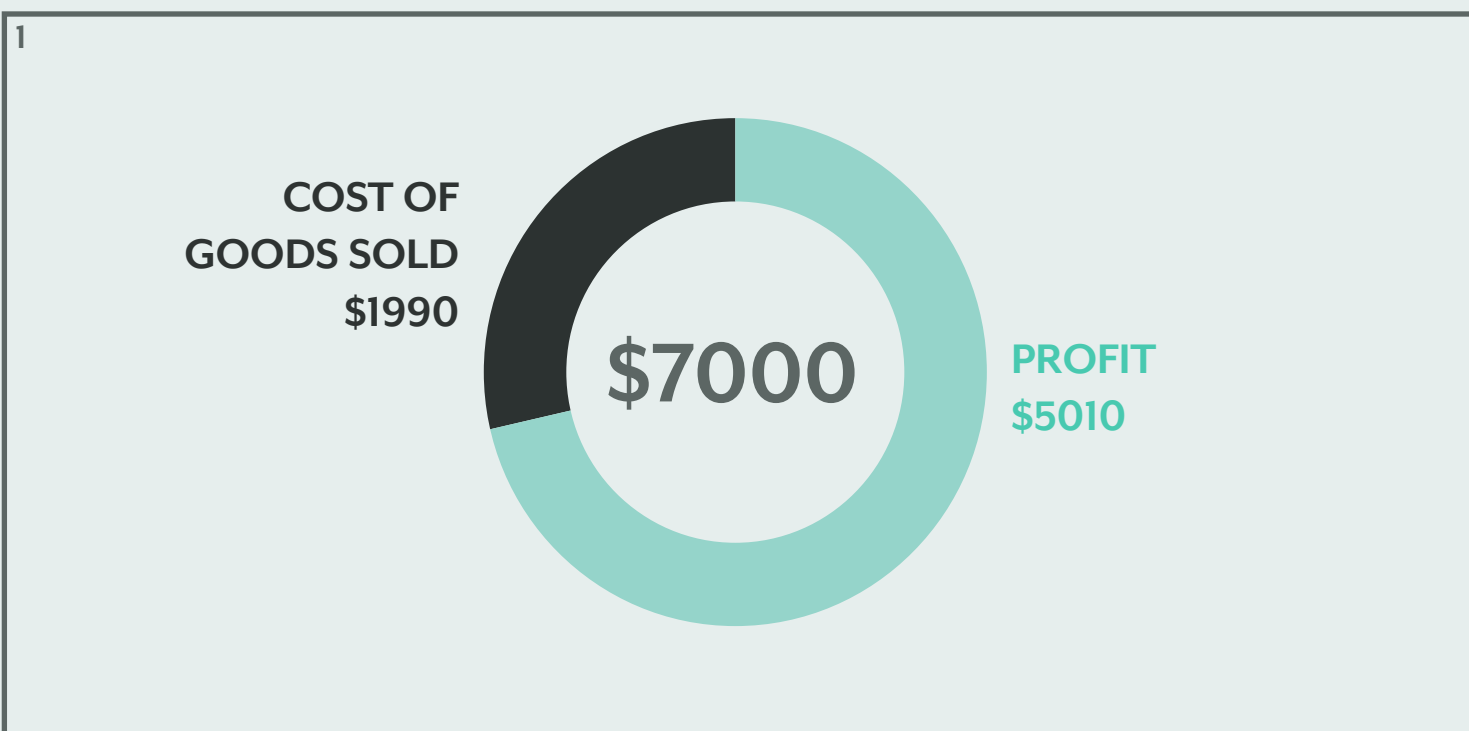

THANK YOU

1 Instructors - Danny Braunstein - Lindy Liggett - David Wallace - Jared Berezin - James Penn - Jordan Tappa	2 Advisors - Theo St. Francis - Erik Kondo - Benjamin Lou - Desi Forte - Adriana Mallozz - Matt McCambridge - Matt Muta - Kevin Berner - John Hames - Jake Javier	3 Lab Staff - Bill Cormier - Scott Spence - Steve Haberek - Tasker Smith - Nate Phipps Special Thanks - Cole Sydnor - Junkin Safety Appliance Co.

SILVER TEAM

- Brendt Stephens - Claire Wichman - David Ologan - Eli Brooks - Emily Genevriere - Evan Hostetler	- Greg Xie - Greyson D'Aloisio - Janice Tjan - Julia Chatterjee - Kaleb Blake - Kiely Smiga-McManus	- Lauren Platt - Makita Erni - Mariana Avila - Maya Nielan - Sofia Leon - Yehoon Lee