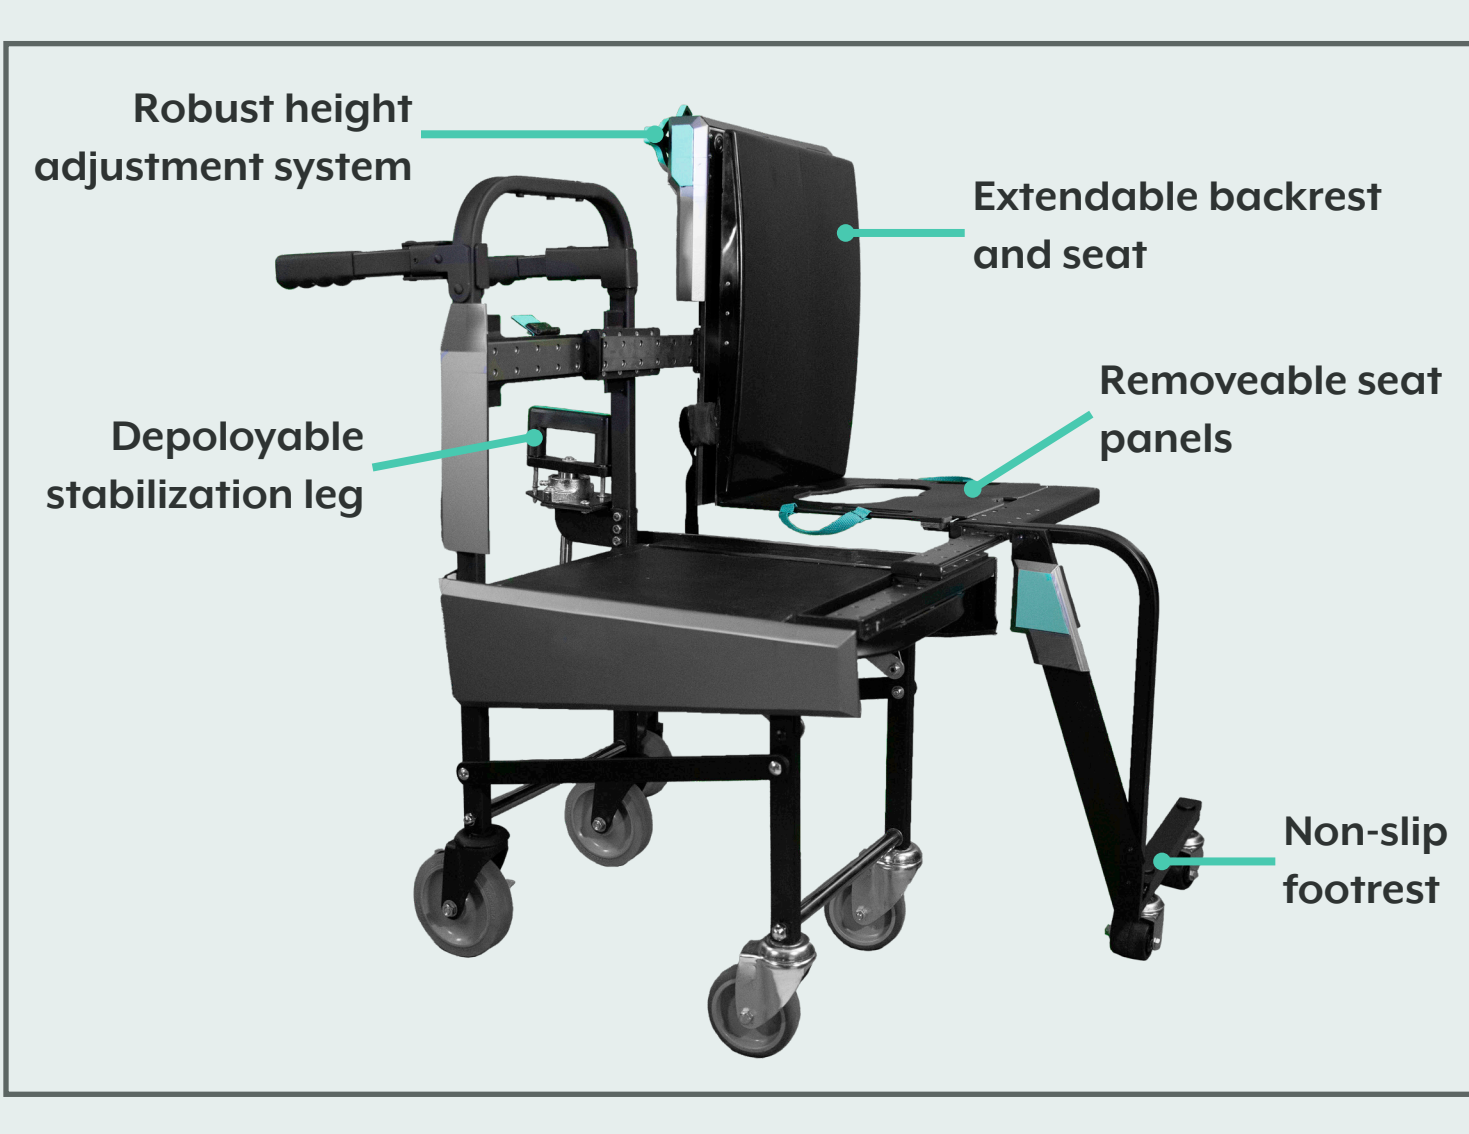

FEATURES

PROPOSAL

1 VALIDATION & TESTING	2 PARTNER WITH AIRLINE	3 EXPAND GLOBALLY