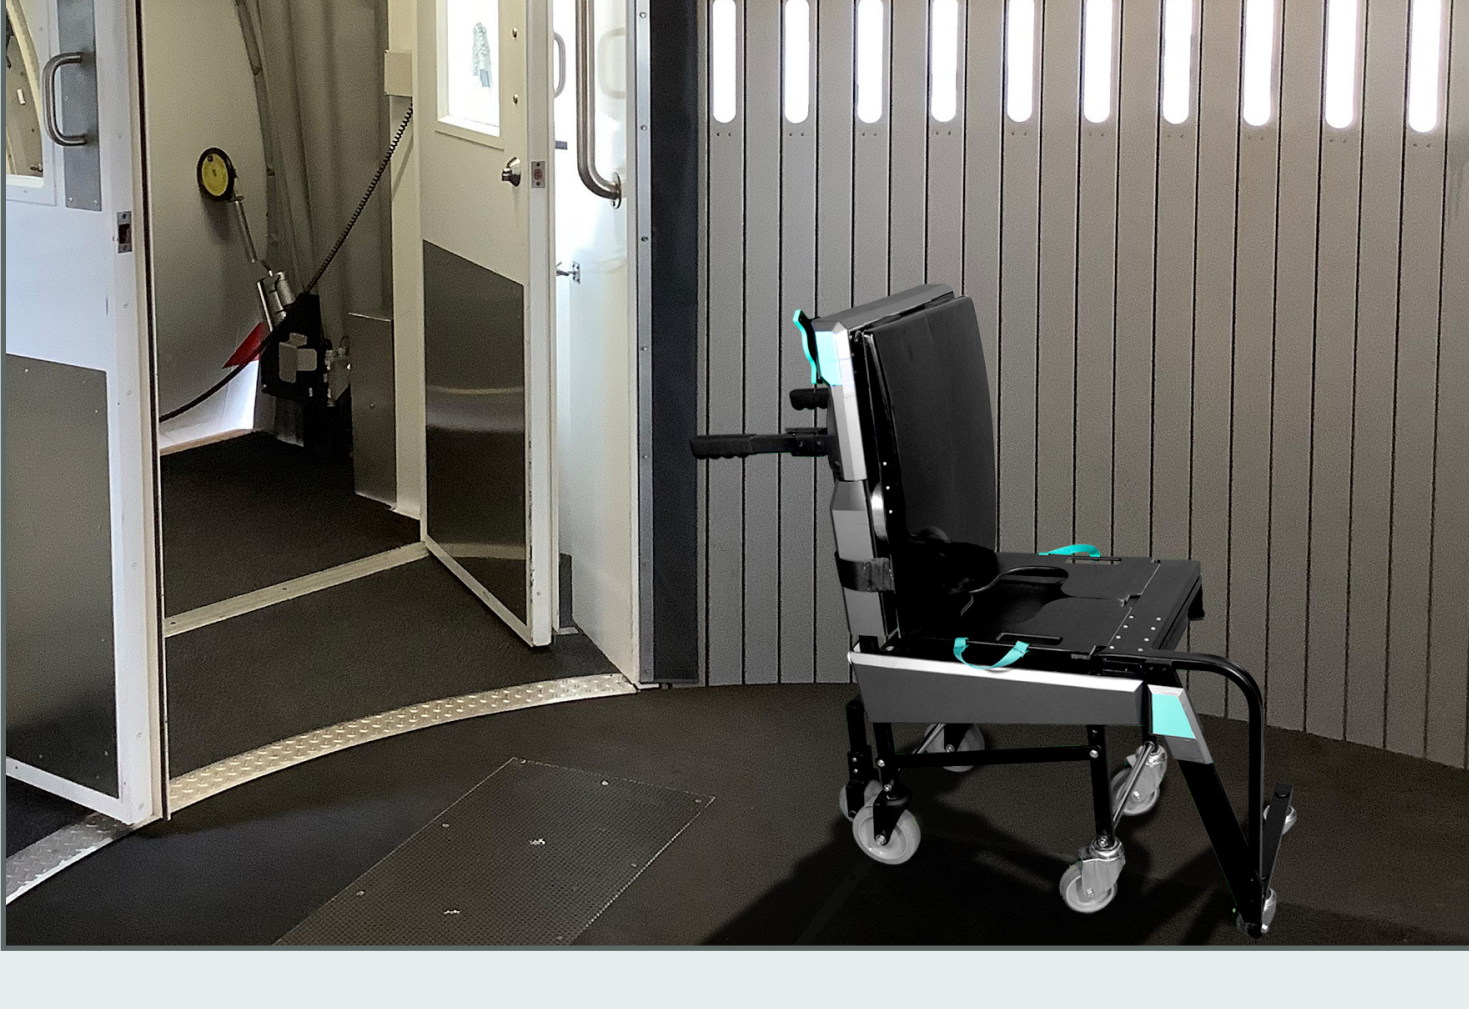

Aisle Assist

ABOUT

- 1 Only **0.1%** of wheelchair users in the US are willing to travel by airplane given current practices.
- 2 **Aisle Assist** is an aisle wheelchair that transfers users into their airplane seat, providing additional safety, comfort, and peace of mind.